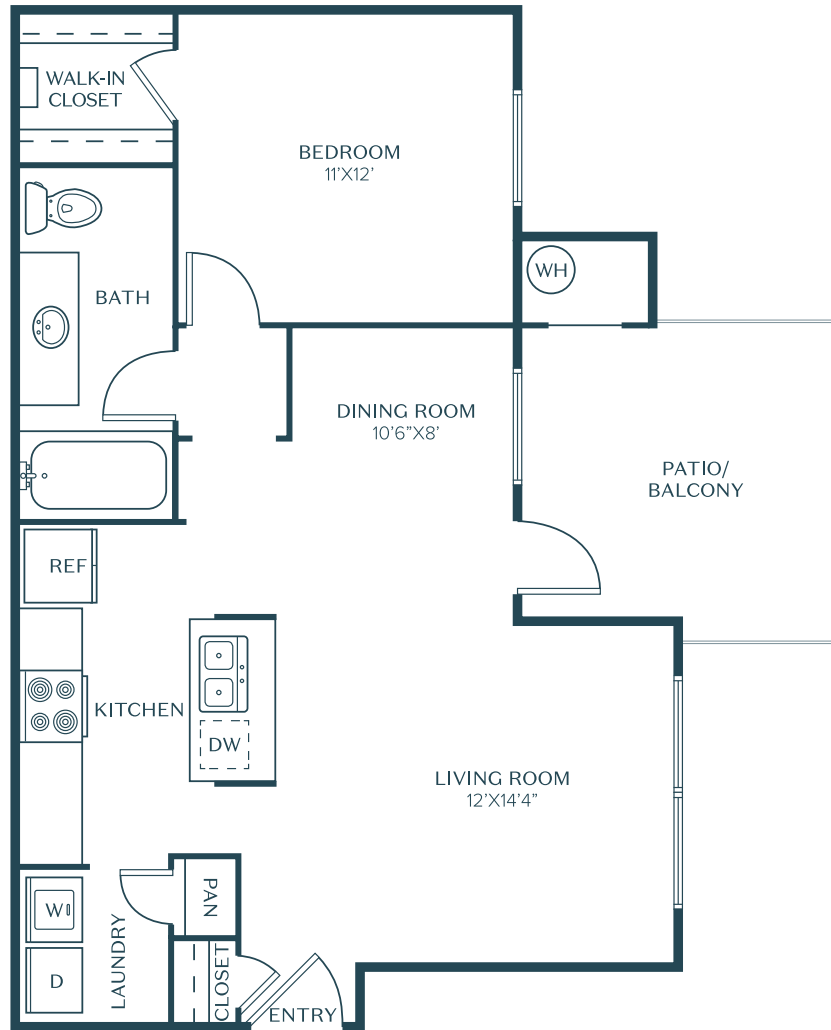

A1B

1 Bed | 1 Bath

744

Sq. ft.

	12300 Riata Trace Pkwy Austin, TX 78727
	www.riata.com

Floor plans are artist's rendering. All dimensions are approximate. Actual product and specifications may vary in dimension or detail. Not all features are available in every apartment. Prices and availability are subject to change. Please see a representative for details.