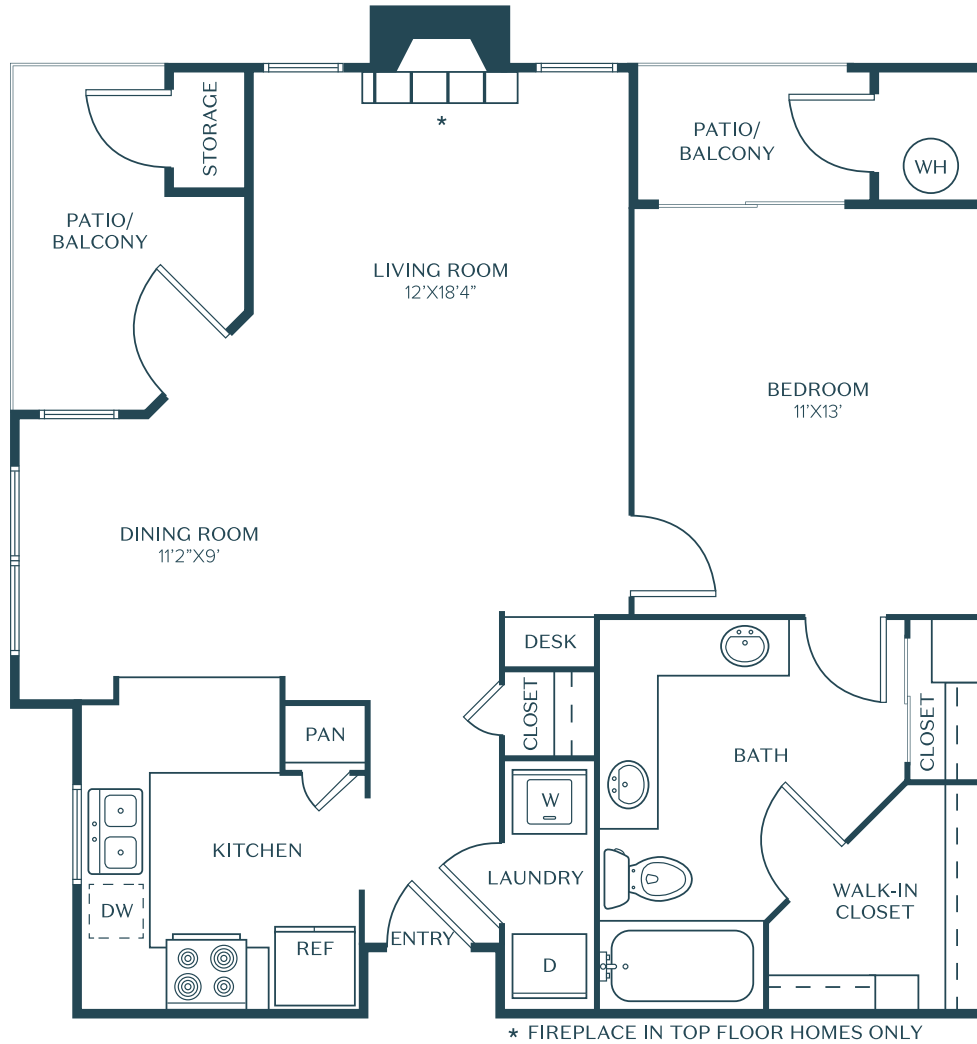

A2B

1 Bed | 1 Bath

851

Sq. ft.

* FIREPLACE IN TOP FLOOR HOMES ONLY

	12300 Riata Trace Pkwy Austin, TX 78727
	www.riata.com

Floor plans are artist's rendering. All dimensions are approximate. Actual product and specifications may vary in dimension or detail. Not all features are available in every apartment. Prices and availability are subject to change. Please see a representative for details.