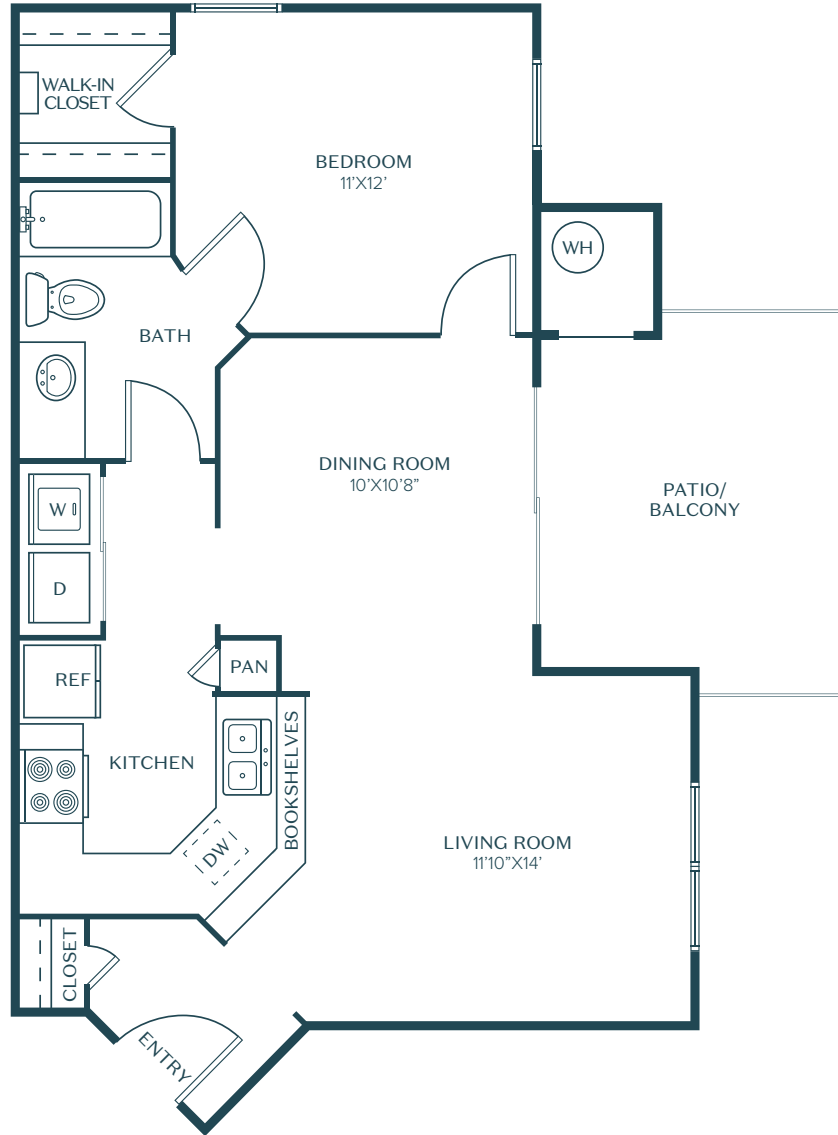

# A2C

1 Bed | 1 Bath

# 747

Sq. ft.

**RIATA**  
AUSTIN

12300 Riata Trace Pkwy | Austin, TX 78727

[www.riata.com](http://www.riata.com)

*Floor plans are artist's rendering. All dimensions are approximate. Actual product and specifications may vary in dimension or detail. Not all features are available in every apartment. Prices and availability are subject to change. Please see a representative for details.*