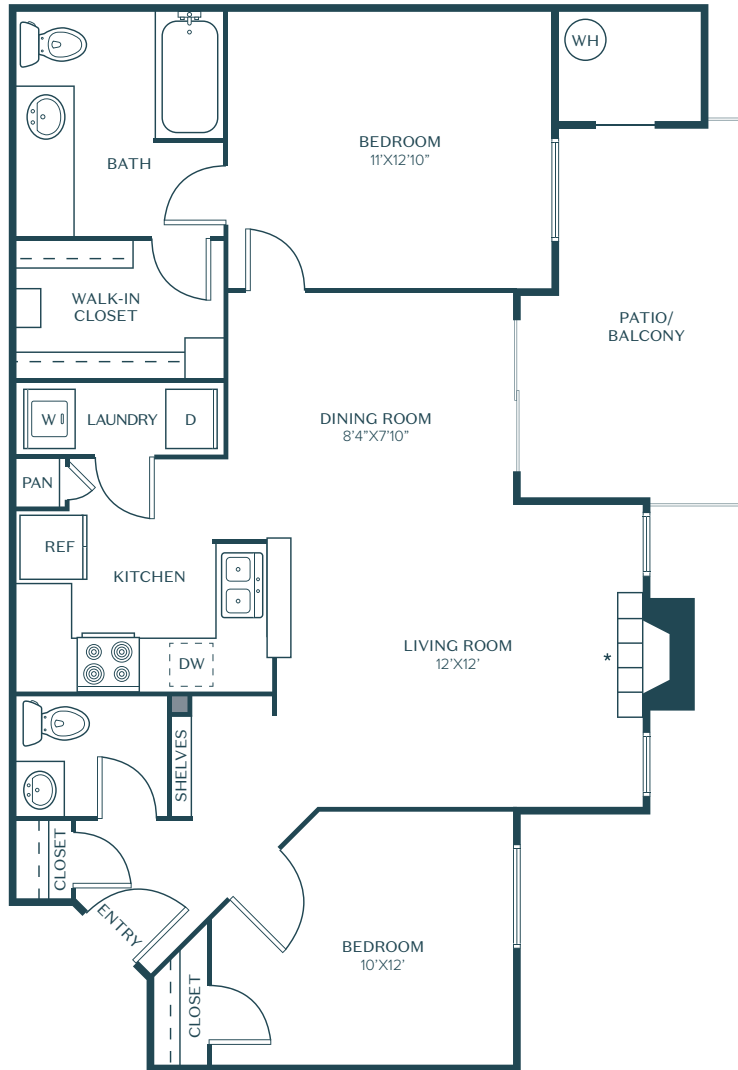

B1B

2 Bed | 1.5 Bath

955

Sq. ft.

* FIREPLACE IN TOP FLOOR HOMES ONLY

	12300 Riata Trace Pkwy Austin, TX 78727
	www.riata.com

Floor plans are artist's rendering. All dimensions are approximate. Actual product and specifications may vary in dimension or detail. Not all features are available in every apartment. Prices and availability are subject to change. Please see a representative for details.