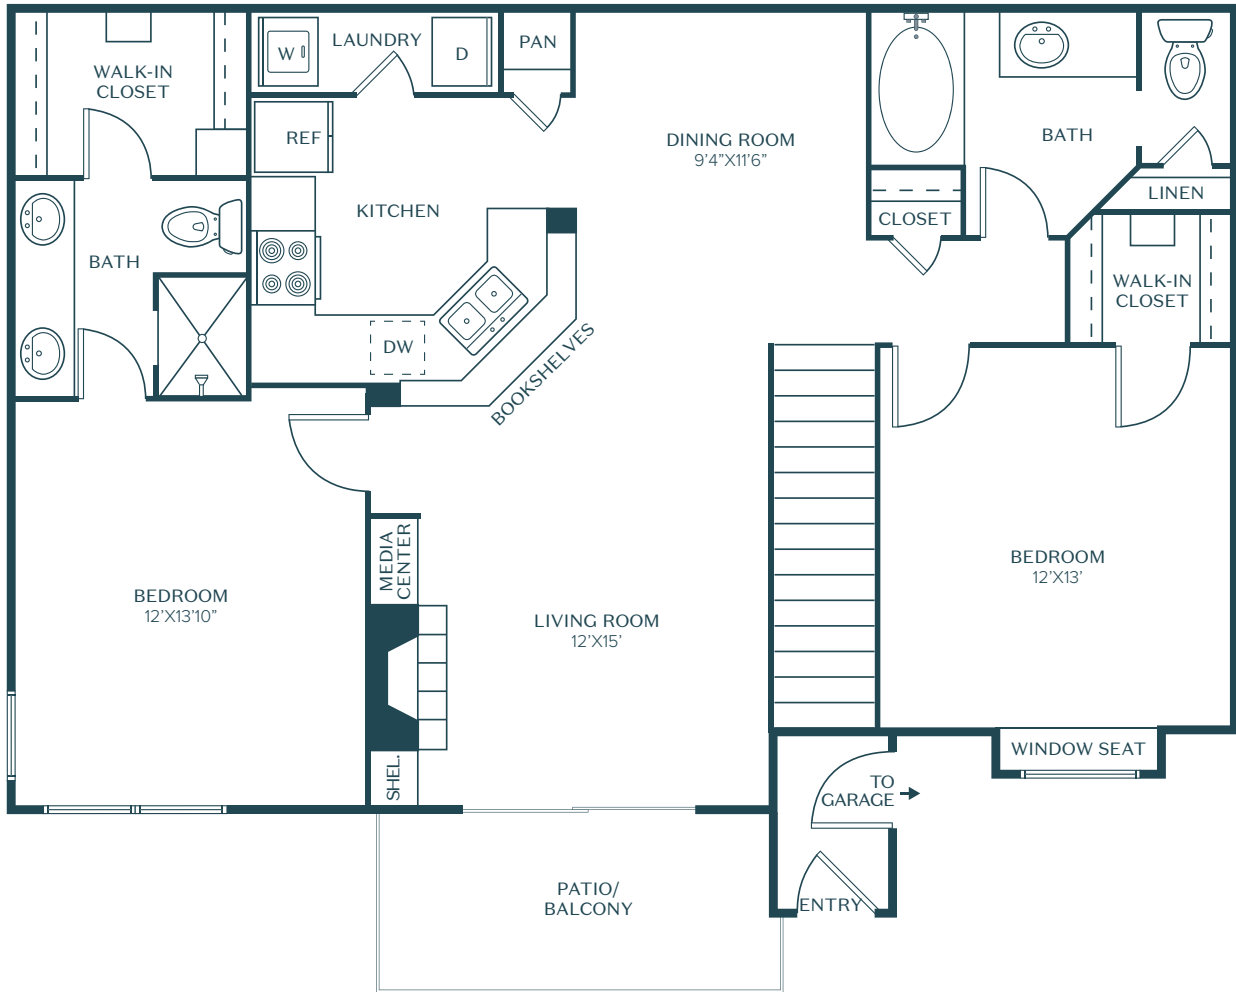

B2A

2 Bed | 2 Bath

1182

Sq. ft.

	12300 Riata Trace Pkwy Austin, TX 78727
	www.riata.com

Floor plans are artist's rendering. All dimensions are approximate. Actual product and specifications may vary in dimension or detail. Not all features are available in every apartment. Prices and availability are subject to change. Please see a representative for details.