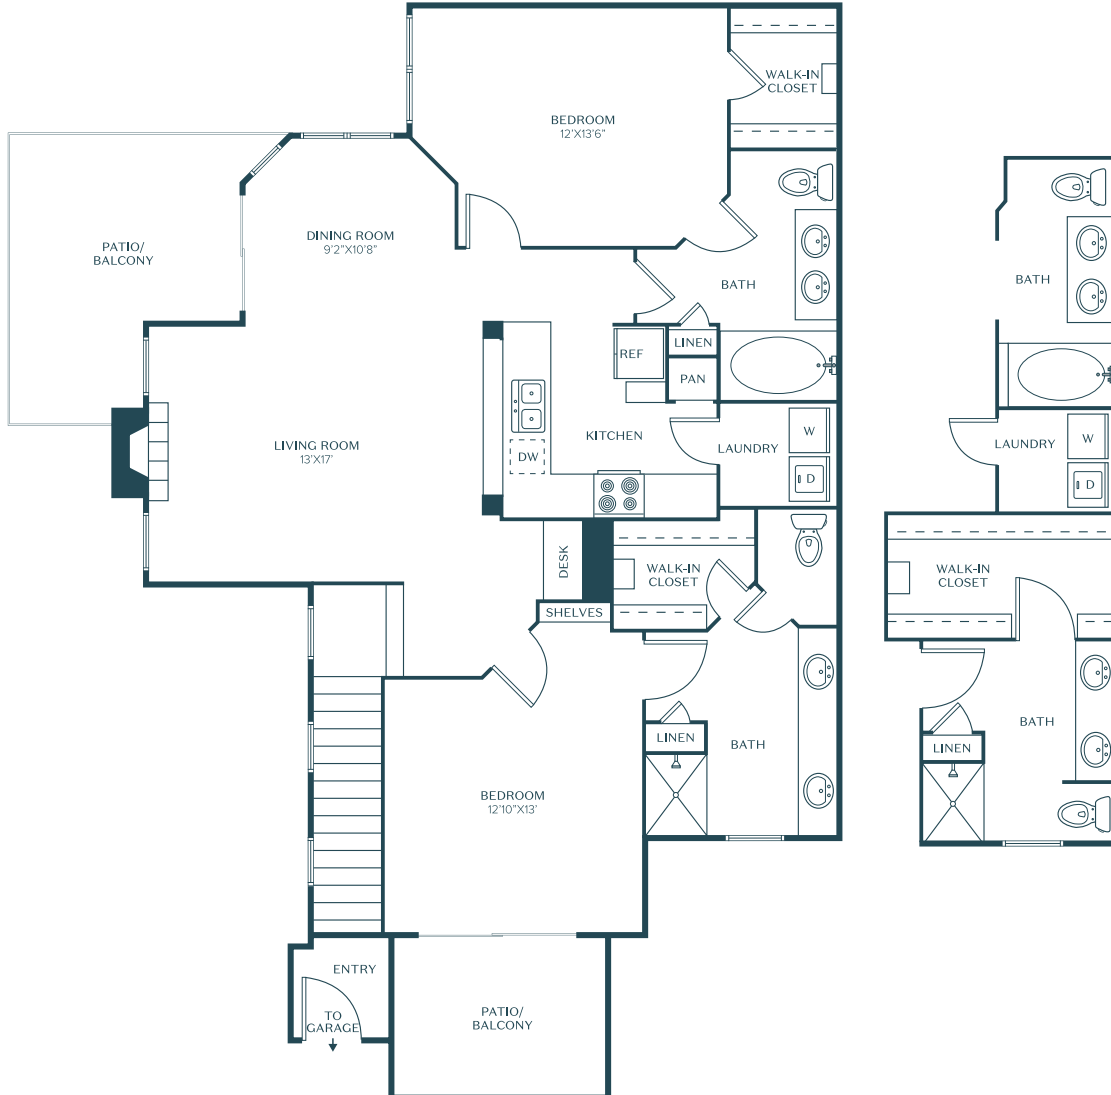

# B4A

2 Bed | 2 Bath

# 1393

Sq. ft.

	12300 Riata Trace Pkwy   Austin, TX 78727
	<a href="http://www.riata.com">www.riata.com</a>

Floor plans are artist's rendering. All dimensions are approximate. Actual product and specifications may vary in dimension or detail. Not all features are available in every apartment. Prices and availability are subject to change. Please see a representative for details.