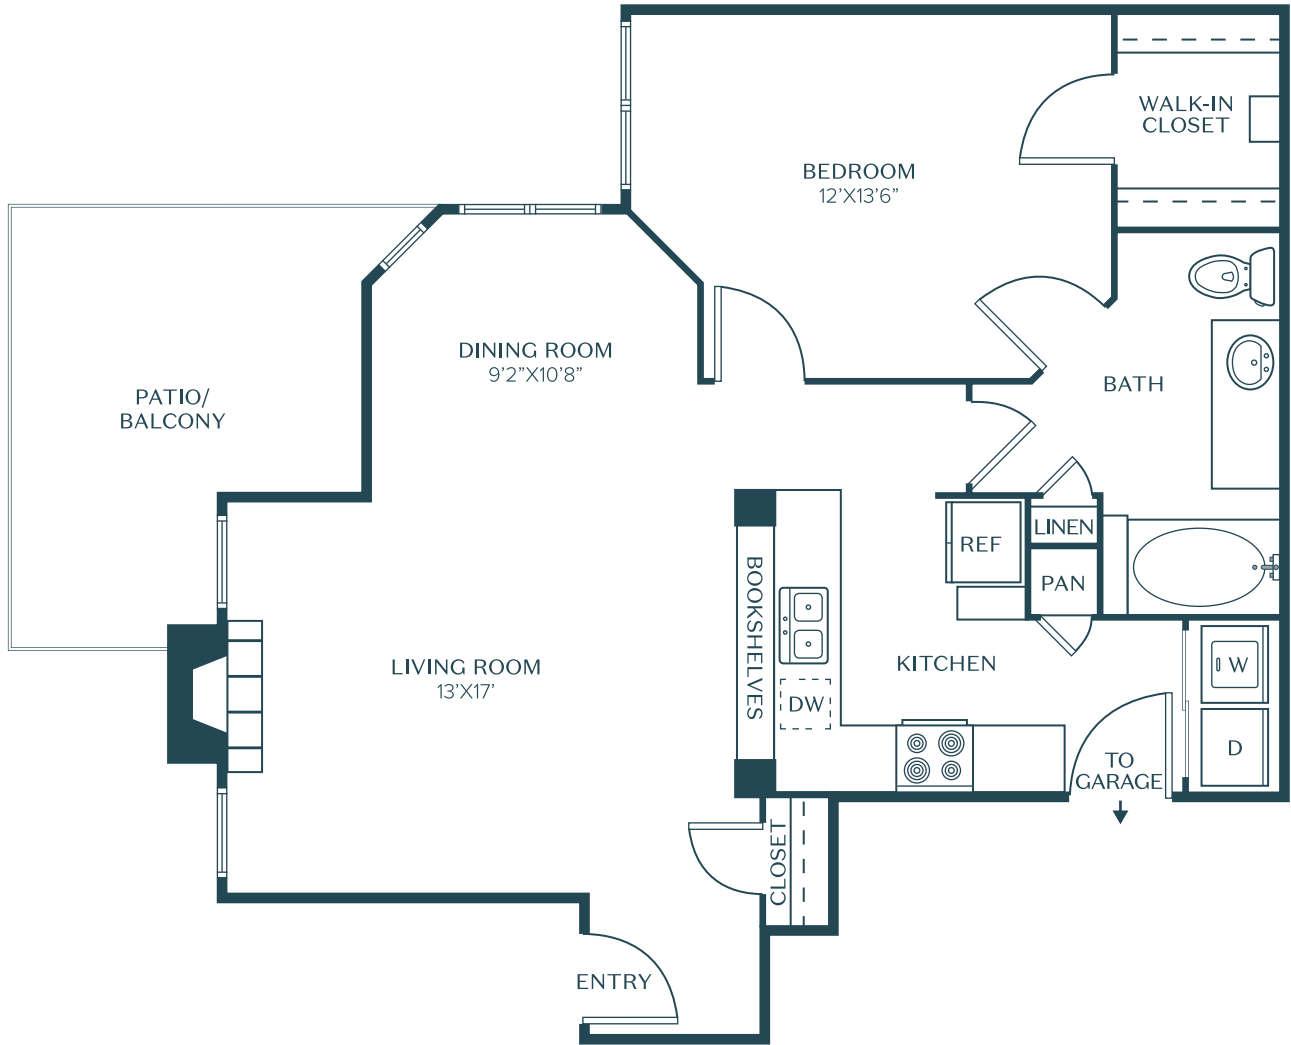

A2A

1 Bed | 1 Bath

916

Sq. ft.

	12300 Riata Trace Pkwy Austin, TX 78727
	www.riata.com

Floor plans are artist's rendering. All dimensions are approximate. Actual product and specifications may vary in dimension or detail. Not all features are available in every apartment. Prices and availability are subject to change. Please see a representative for details.